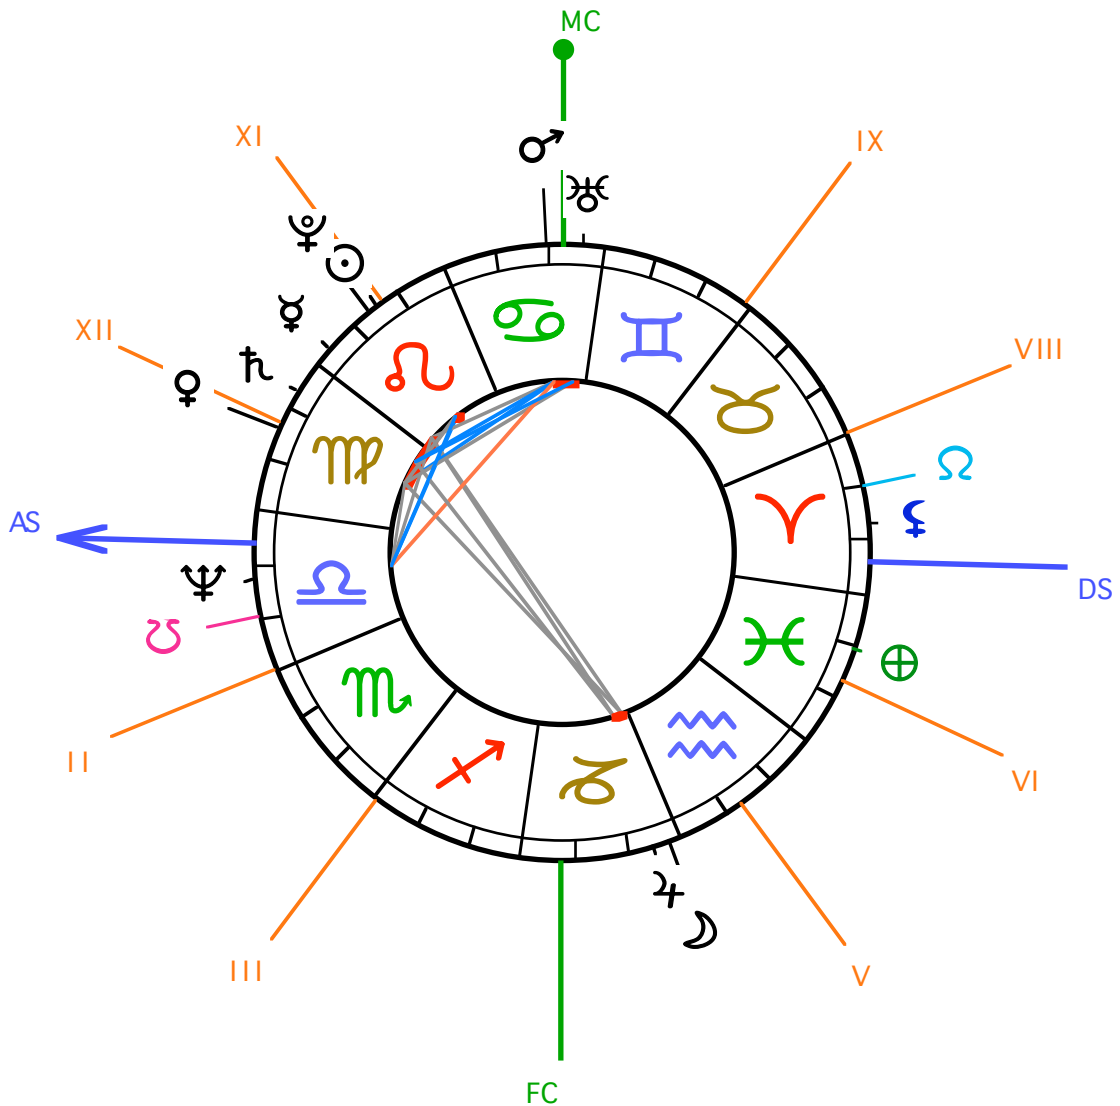

Chart of Tim Renwick

<u>Natal Chart of Tim Renwick</u>		
Birthdate : Sun 8/7/1949	at : 9:30 AM	(legal time)
or : Sun, 8/7/1949	at : 9:30 AM	(UT time)
Local Sidereal time : 06 h 33 mn	Julian Day : 2433135.896	
Locality : Cambridge / United Kingdom (Longitude : 0°11' E / Latitude : 52°12' N / + 00 h 00 mn)		
Type of chart : Tropical chart in Placidus Houses		
Sign : Leo		Ascendant : Libra
		

Chart of Tim Renwick

Object	Sign	Long.	House
☉ Sun	Leo	14° 32'	XI
☾ Moon	Capricorn	27° 49'	IV
☿ Mercury	Leo	26° 24'	XI
♀ Venus	Virgo	14° 13'	XII
♂ Mars	Cancer	10° 07'	X (MC)
♃ Jupiter	Capricorn	25° 01' R	IV
♄ Saturn	Virgo	06° 21'	XI
♅ Uranus	Cancer	03° 18'	IX
♆ Neptune	Libra	12° 55'	I (AS)
♇ Pluto	Leo	16° 08'	XI
(R : retrograde)			

Object	Sign	Long.	House
♁ Lilith	Aries	12° 32'	VII
♊ North Node	Aries	19° 53' R	VII
♋ South Node	Libra	19° 53' R	I (AS)
♋ Part of Fortune	Pisces	19° 04'	VI
<i>Mean Lilith and Lunar Nodes longitudes</i>			

Chart of Tim Renwick

Distribution of Planets and other Objects

Number

Fire	☉ ♀ ♃ ♀ ♀	5
Earth	♀ ♃ ♃ ♃ ♃	4
Air	♃ ♃	2
Water	♂ ♃ ♃	3
Cardinal	♂ ♃ ♃ ♃ ♃ ♀ ♀ ♀	8
Fixed	☉ ♀ ♀	3
Mutable	♀ ♃ ♃	3