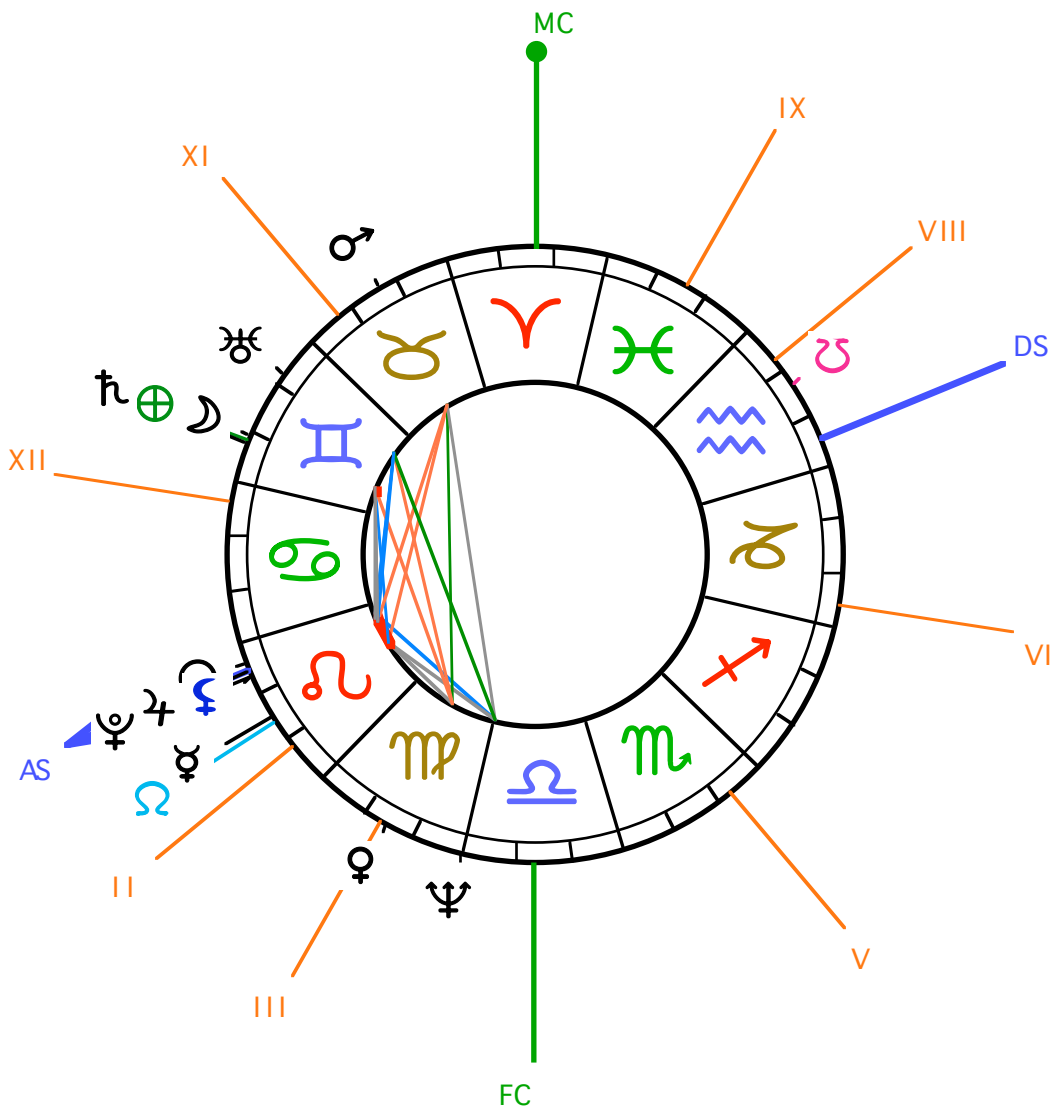

Chart of Richard Wright

Natal Chart of Richard Wright

Birthdate : Wed 7/28/1943 at : 4:30 AM (legal time)

or : Wed, 7/28/1943 at : 4:30 AM (UT time)

Local Sidereal time : 00 h 49 mn Julian Day : 2430933.688

Locality : London / United Kingdom
(Longitude : 0°10' W / Latitude : 51°30' N / + 00 h 00 mn)

Type of chart : Tropical chart in Placidus Houses

Sign : Leo

Ascendant : Leo

Chart of Richard Wright

Object	Sign	Long.	House
☉ Sun	Leo	04° 14'	XII
☾ Moon	Gemini	20° 41'	XI
☿ Mercury	Leo	15° 08'	I (AS)
♀ Venus	Virgo	14° 51'	III
♂ Mars	Taurus	13° 37'	X (MC)
♃ Jupiter	Leo	05° 58'	I (AS)
♄ Saturn	Gemini	22° 12'	XI
♅ Uranus	Gemini	07° 53'	XI
♆ Neptune	Virgo	29° 52'	III
♇ Pluto	Leo	06° 46'	I (AS)
(R : retrograde)			

Object	Sign	Long.	House
♁ Lilith	Leo	07° 13'	I (AS)
♊ North Node	Leo	16° 29' R	I (AS)
♋ South Node	Aquarius	16° 29' R	VII
⊕ Part of Fortune	Gemini	21° 54'	XI
<i>Mean Lilith and Lunar Nodes longitudes</i>			