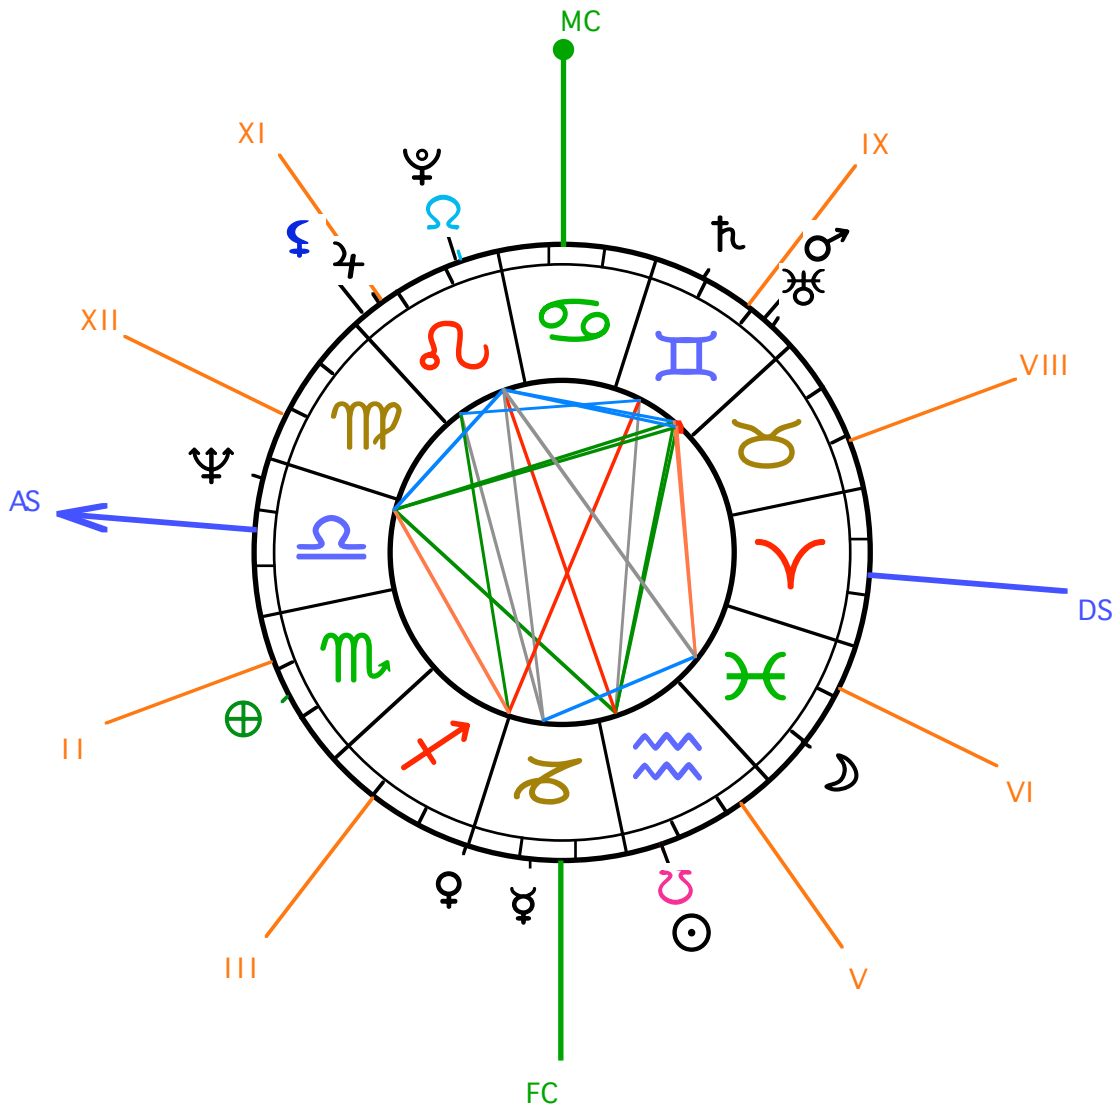

Chart of Nick Mason

Natal Chart of Nick Mason

Birthdate : Thu 1/27/1944 at : 11:00 PM (legal time)

or : Thu, 1/27/1944 at : 11:00 PM (UT time)

Local Sidereal time : 07 h 17 mn Julian Day : 2431117.458

Locality : Birmingham / United Kingdom
(Longitude : 1°45' W / Latitude : 52°27' N / + 00 h 00 mn)

Type of chart : Tropical chart in Placidus Houses

Sign : Aquarius

Ascendant : Libra

Chart of Nick Mason

Object	Sign	Long.	House
☉ Sun	Aquarius	06° 54'	IV
☾ Moon	Pisces	09° 31'	V
☿ Mercury	Capricorn	12° 13'	III
♀ Venus	Sagittarius	29° 48'	III
♂ Mars	Gemini	06° 43'	VIII
♃ Jupiter	Leo	24° 00' R	XI
♄ Saturn	Gemini	20° 12' R	IX
♅ Uranus	Gemini	04° 56' R	VIII
♆ Neptune	Libra	04° 07' R	XII
♇ Pluto	Leo	07° 36' R	X (MC)
(R : retrograde)			

Object	Sign	Long.	House
♁ Lilith	Leo	27° 34'	XI
♊ North Node	Leo	06° 46' R	X (MC)
♋ South Node	Aquarius	06° 46' R	IV
♌ Part of Fortune	Scorpio	16° 06'	II
<i>Mean Lilith and Lunar Nodes longitudes</i>			

Chart of Nick Mason

Distribution of Planets and other Objects

Number

Fire	♀ ♃ ♀ ♃ ♆	5
Earth	♁	1
Air	☉ ♂ ♃ ♃ ♆ ♆	6
Water	☾ ⊕	2
Cardinal	♁ ♆	2
Fixed	☉ ♃ ♀ ♃ ♆ ⊕ ♆	7
Mutable	♀ ♂ ♃ ♃ ☾	5