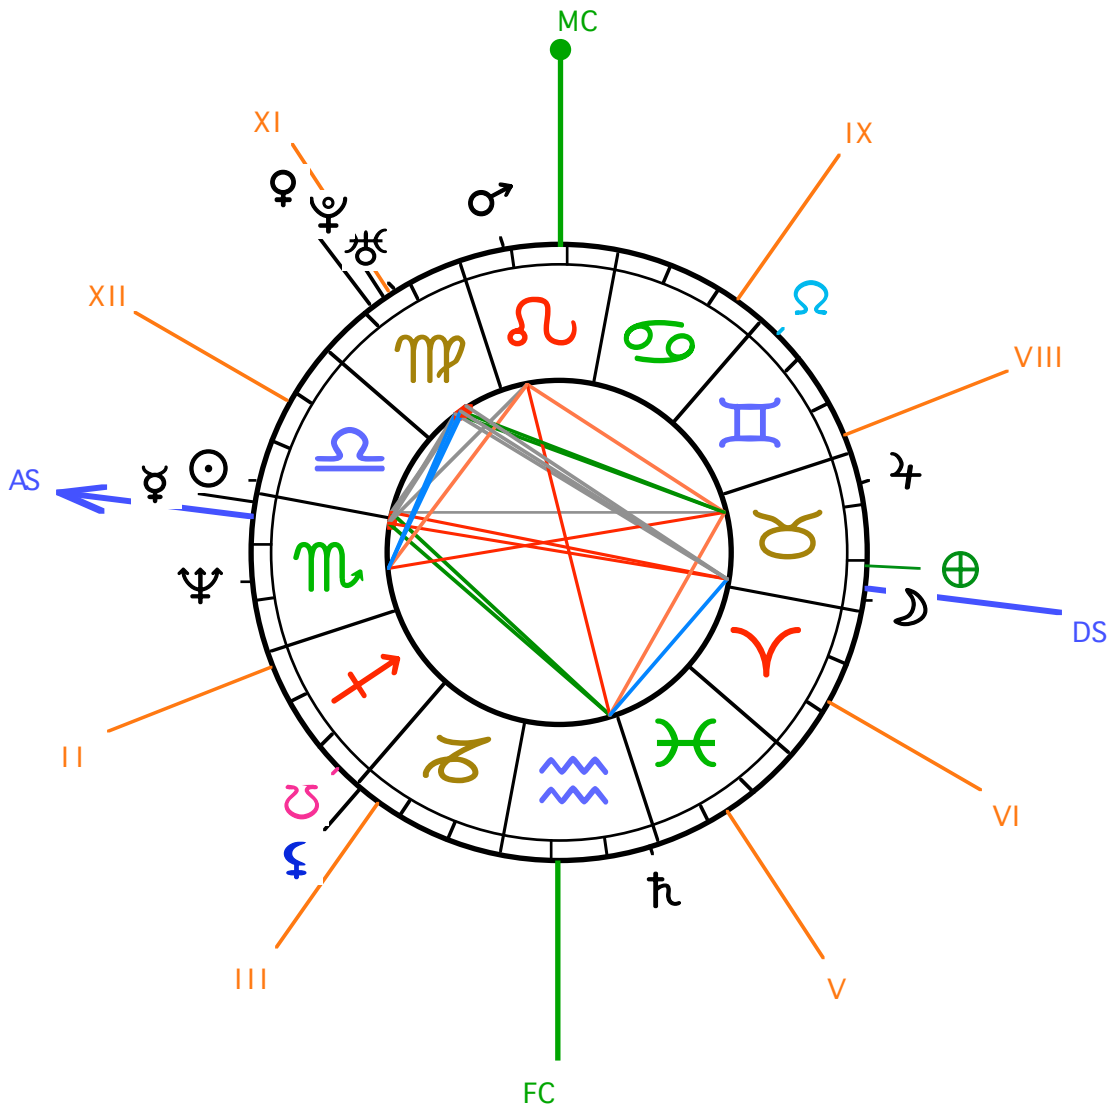

Chart of Jon Carin

Natal Chart of Jon Carin		
Birthdate : Wed 10/21/1964	at : 6:50 AM	(legal time)
or : Wed, 10/21/1964	at : 11:50 AM	(UT time)
Local Sidereal time : 08 h 54 mn	Julian Day : 2438689.993	
Locality : New York NY / USA (Longitude : 73°53' W / Latitude : 40°47' N / - 05 h 00 mn)		
Type of chart : Tropical chart in Placidus Houses		
Sign : Libra		Ascendant : Scorpio
		

Chart of Jon Carin

Object	Sign	Long.	House
☉ Sun	Libra	28° 07'	XII
☾ Moon	Taurus	02° 02'	VI
☿ Mercury	Scorpio	01° 58'	XII
♀ Venus	Virgo	18° 16'	XI
♂ Mars	Leo	21° 29'	X (MC)
♃ Jupiter	Taurus	23° 58' R	VII
♄ Saturn	Aquarius	28° 27' R	IV
♅ Uranus	Virgo	13° 17'	X (MC)
♆ Neptune	Scorpio	16° 51'	I (AS)
♇ Pluto	Virgo	15° 29'	XI
(R : retrograde)			

Object	Sign	Long.	House
♁ Lilith	Capricorn	01° 14'	II
♊ North Node	Gemini	25° 46' R	VIII
♋ South Node	Sagittarius	25° 46' R	II
♋ Part of Fortune	Taurus	08° 17'	VII
<i>Mean Lilith and Lunar Nodes longitudes</i>			