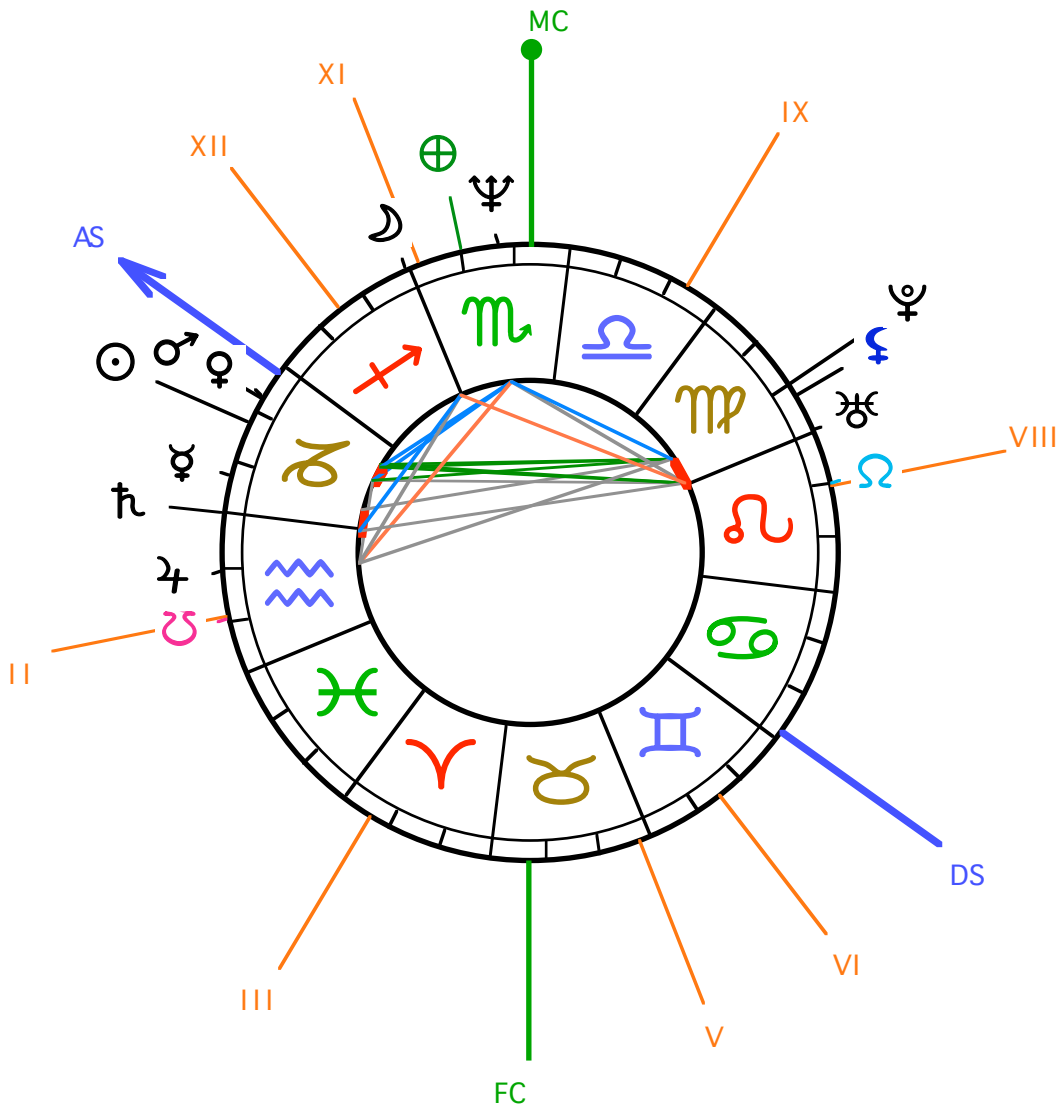

Chart of Guy Pratt

<u>Natal Chart of Guy Pratt</u>		
Birthdate : Wed 1/3/1962	at : 7:30 AM	(legal time)
or : Wed, 1/3/1962	at : 7:30 AM	(UT time)
Local Sidereal time : 14 h 19 mn	Julian Day : 2437667.812	
Locality : London / United Kingdom (Longitude : 0°10' W / Latitude : 51°30' N / + 00 h 00 mn)		
Type of chart : Tropical chart in Placidus Houses		
Sign : Capricorn	Ascendant : Capricorn	
		

Chart of Guy Pratt

Object	Sign	Long.	House
☉ Sun	Capricorn	12° 27'	I (AS)
☾ Moon	Sagittarius	00° 37'	XI
☿ Mercury	Capricorn	22° 59'	I (AS)
♀ Venus	Capricorn	06° 41'	I (AS)
♂ Mars	Capricorn	07° 14'	I (AS)
♃ Jupiter	Aquarius	10° 59'	I (AS)
♄ Saturn	Capricorn	29° 57'	I (AS)
♅ Uranus	Virgo	00° 11' R	VIII
♆ Neptune	Scorpio	13° 01'	X (MC)
♇ Pluto	Virgo	10° 00' R	VIII
(R : retrograde)			

Object	Sign	Long.	House
♁ Lilith	Virgo	07° 19'	VIII
♊ North Node	Leo	19° 54' R	VIII
♋ South Node	Aquarius	19° 54' R	II
⊕ Part of Fortune	Scorpio	19° 47'	X (MC)
<i>Mean Lilith and Lunar Nodes longitudes</i>			

Chart of Guy Pratt

Distribution of Planets and other Objects

Number

Fire	☾ ♃	2
Earth	☉ ♃ ♀ ♂ ♄ ♁ ♃ ♃ ♃	8
Air	♅ ♃	2
Water	♆ ♁	2
Cardinal	☉ ♃ ♀ ♂ ♄	5
Fixed	♅ ♆ ♃ ♃ ♁	5
Mutable	♁ ♃ ♃ ♃	4