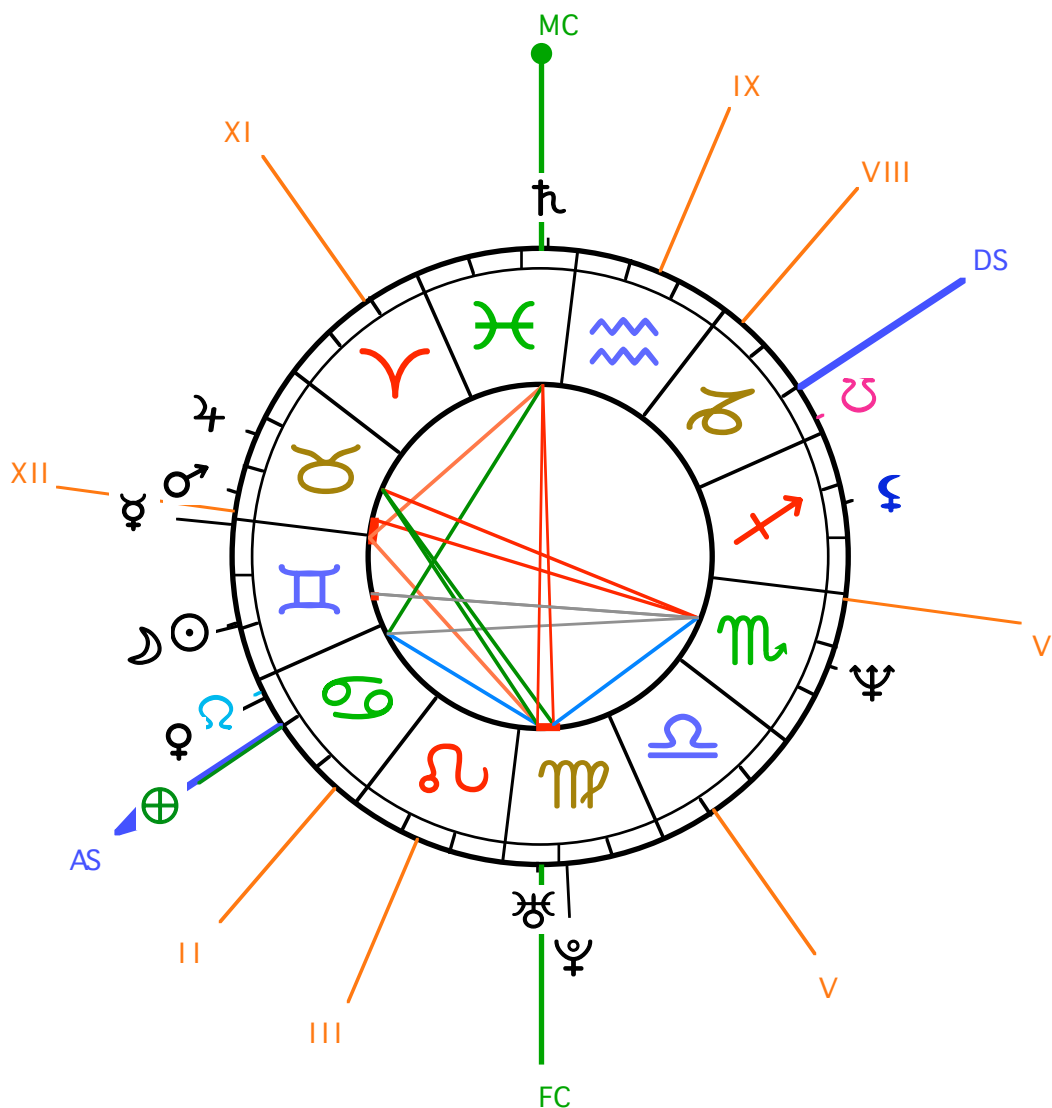

Chart of Gary Wallis

Natal Chart of Gary Wallis

Birthdate : Wed 6/10/1964 at : 5:20 AM (legal time)

or : Wed, 6/10/1964 at : 5:20 AM (UT time)

Local Sidereal time : 22 h 34 mn Julian Day : 2438556.722

Locality : London / United Kingdom
(Longitude : 0°10' W / Latitude : 51°30' N / + 00 h 00 mn)

Type of chart : Tropical chart in Placidus Houses

Sign : Gemini

Ascendant : Cancer

Chart of Gary Wallis

Object	Sign	Long.	House
☉ Sun	Gemini	19° 21'	XII
☾ Moon	Gemini	19° 55'	XII
☿ Mercury	Gemini	00° 59'	XII
♀ Venus	Cancer	04° 09' R	XII
♂ Mars	Taurus	24° 47'	XI
♃ Jupiter	Taurus	13° 45'	XI
♄ Saturn	Pisces	05° 01'	IX
♅ Uranus	Virgo	06° 15'	III
♆ Neptune	Scorpio	15° 37' R	V
♇ Pluto	Virgo	11° 41'	IV
(R : retrograde)			

Object	Sign	Long.	House
♁ Lilith	Sagittarius	16° 28'	VI
♊ North Node	Cancer	02° 49' R	XII
♋ South Node	Capricorn	02° 49' R	VI
♁ Part of Fortune	Cancer	10° 30'	I (AS)
<i>Mean Lilith and Lunar Nodes longitudes</i>			