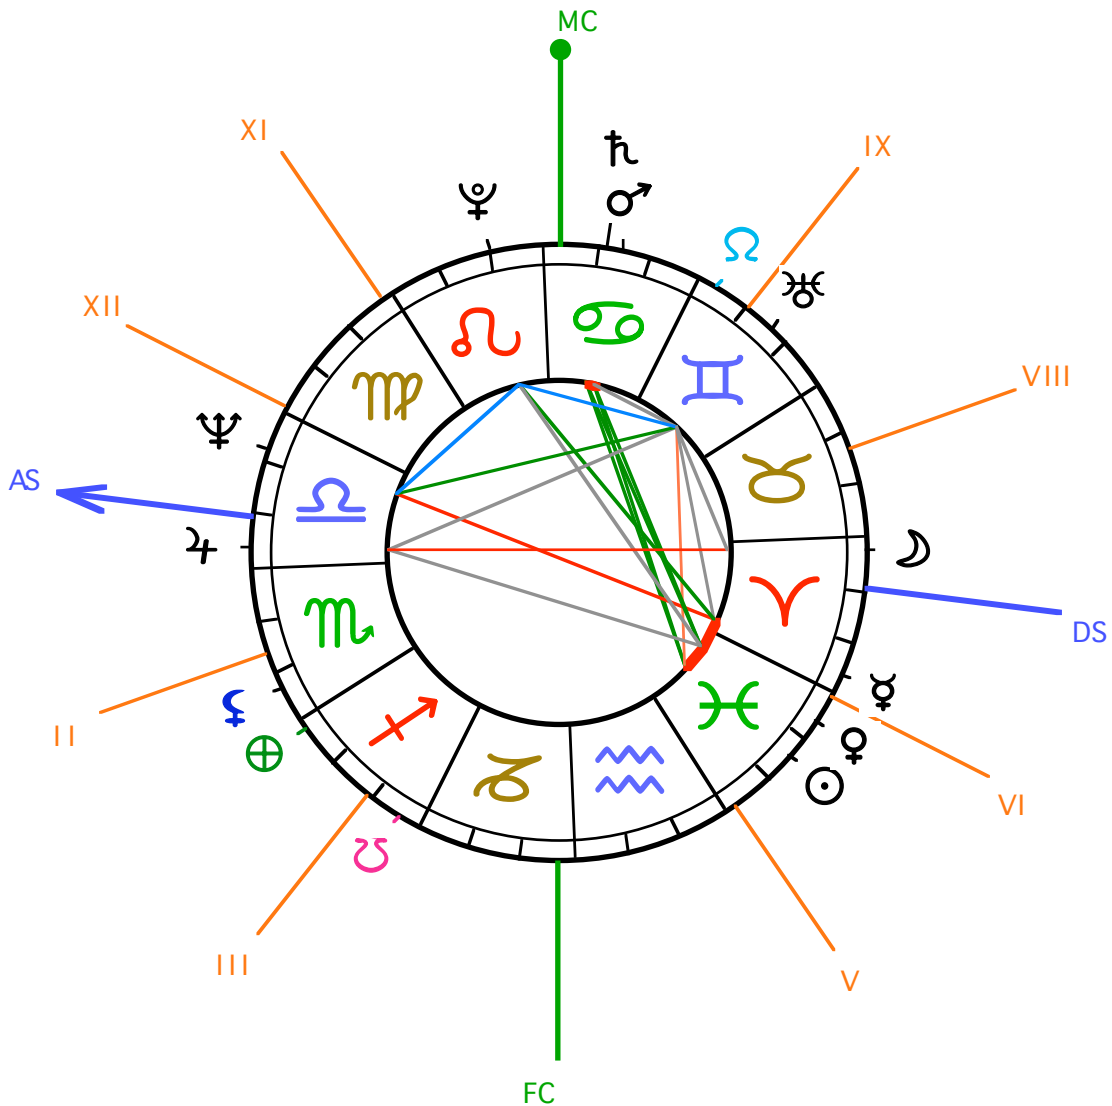

# Chart of David Gilmour

|  |                                 |                          |
|--|---------------------------------|--------------------------|
| <b>Natal Chart of David Gilmour</b>  |                                 |                          |
| <b>Birthdate :</b> Wed 3/6/1946  | <b>at :</b> 9:00 PM             | <b>(legal time)</b>      |
| <b>or :</b> Wed, 3/6/1946  | <b>at :</b> 9:00 PM             | <b>(UT time)</b>         |
| <b>Local Sidereal time :</b> 07 h 57 mn  | <b>Julian Day :</b> 2431886.375 |                          |
| <b>Locality :</b> Cambridge / United Kingdom<br>(Longitude : 0°11' E / Latitude : 52°12' N / + 00 h 00 mn) |                                 |                          |
| <b>Type of chart :</b> Tropical chart in Placidus Houses   |                                 |                          |
| <b>Sign :</b> Pisces   |                                 | <b>Ascendant :</b> Libra |
|  | ♋                               | ♎                        |

## Chart of David Gilmour

| Object           | Sign   | Long.     | House  |
|------------------|--------|-----------|--------|
| ☉ Sun            | Pisces | 15° 42'   | V      |
| ☾ Moon           | Aries  | 27° 30'   | VII    |
| ☿ Mercury        | Aries  | 03° 30'   | VI     |
| ♀ Venus          | Pisces | 23° 48'   | V      |
| ♂ Mars           | Cancer | 15° 05'   | IX     |
| ♃ Jupiter        | Libra  | 26° 31' R | I (AS) |
| ♄ Saturn         | Cancer | 18° 07' R | IX     |
| ♅ Uranus         | Gemini | 13° 31'   | VIII   |
| ♆ Neptune        | Libra  | 07° 50' R | XII    |
| ♇ Pluto          | Leo    | 09° 52' R | X (MC) |
| (R : retrograde) |        |           |        |